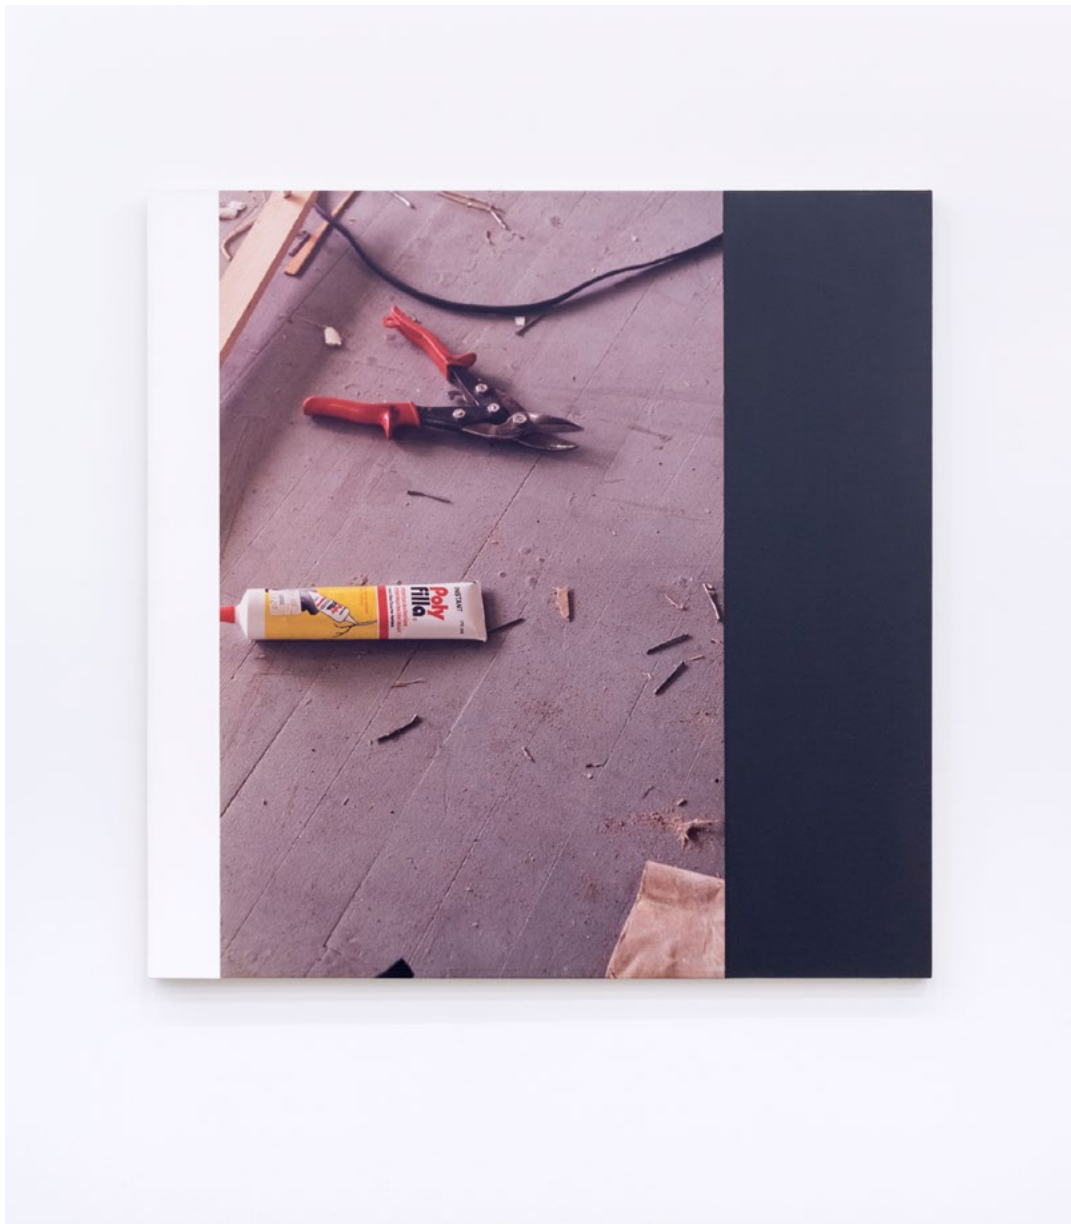

Ian Wallace

Messes from the floor of the studio of Elspeth Pratt VII, 1989, Photolaminate and acrylic on canvas, 48 x 48 inches; 122 x 122 cm