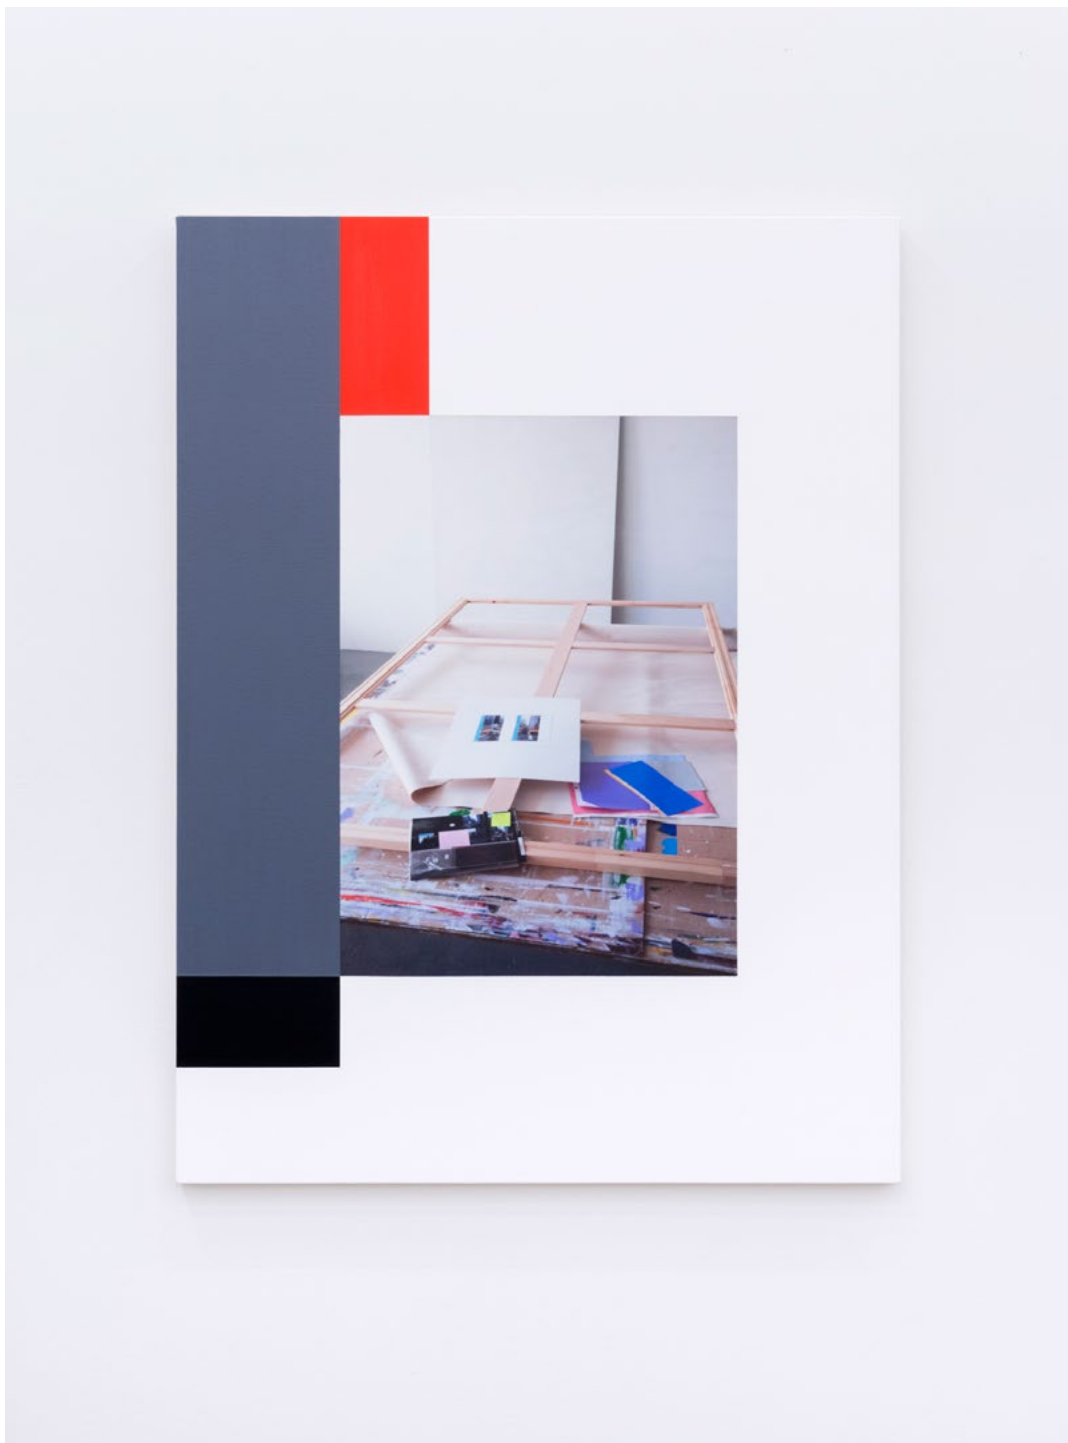

Ian Wallace  
Studio Work (still), 1979, Two channel video, 3/4 inch video transferred to DVD, Edition of 3

Ian Wallace  
Installation view, Street Floor Table Page Wall Canvas, 1969-2017, Catriona Jeffries, Vancouver, 2017

Ian Wallace  
Installation view, Street Floor Table Page Wall Canvas, 1969-2017, Catriona Jeffries, Vancouver, 2017

Ian Wallace  
Support Surface (The Table) I, 2017, Photolaminate and acrylic on canvas, 48 x 36 inches; 122 x 91.5 cm