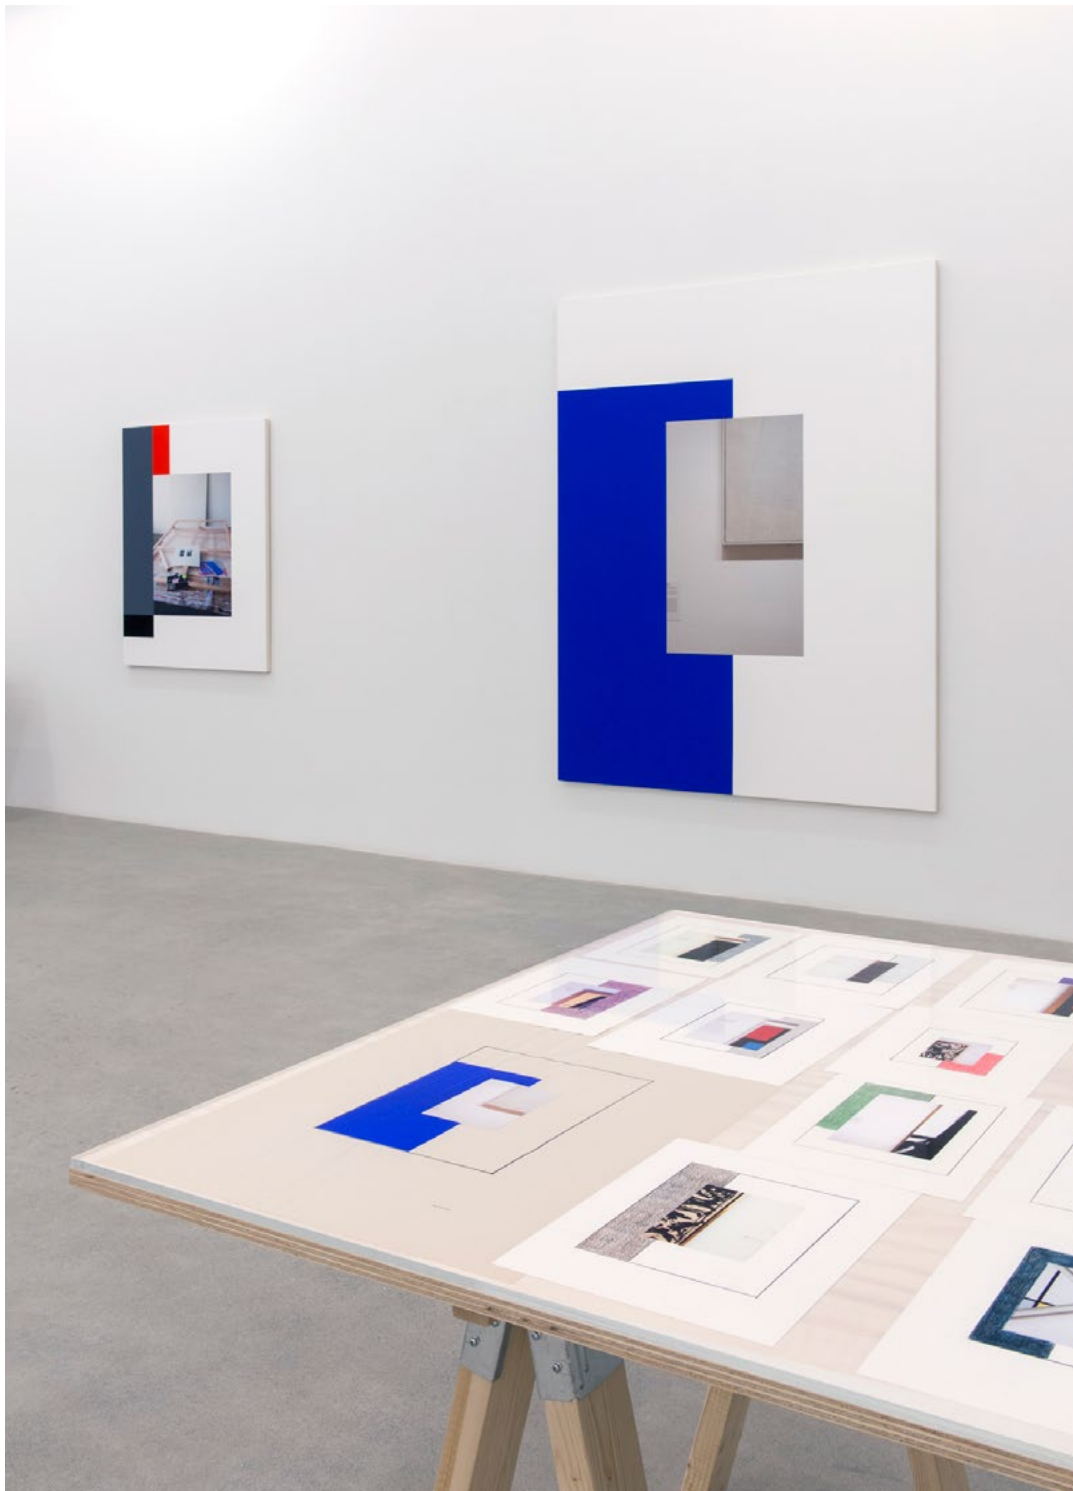

Ian Wallace  
White Line (First Version 1969), 1969/2012, Framed inkjet print, 22 x 27 inches; 60 x 68.5 cm

Ian Wallace  
Installation view, Street Floor Table Page Wall Canvas, 1969-2017, Catriona Jeffries, Vancouver, 2017

Ian Wallace

Messes from the floor of the studio of Elspeth Pratt, 1989, Photolaminate and acrylic on canvas, 48 x 48 inches; 122 x 122 cm

Ian Wallace  
Installation view, Street Floor Table Page Wall Canvas, 1969-2017, Catriona Jeffries, Vancouver, 2017

Ian Wallace  
Studio Work (still), 1979, Two channel video, 3/4 inch video transferred to DVD, Edition of 3

Ian Wallace  
Installation view, Street Floor Table Page Wall Canvas, 1969-2017, Catriona Jeffries, Vancouver, 2017

Ian Wallace  
Installation view, Street Floor Table Page Wall Canvas, 1969-2017, Catriona Jeffries, Vancouver, 2017

Ian Wallace  
Support Surface (The Table) I, 2017, Photolaminate and acrylic on canvas, 48 x 36 inches; 122 x 91.5 cm