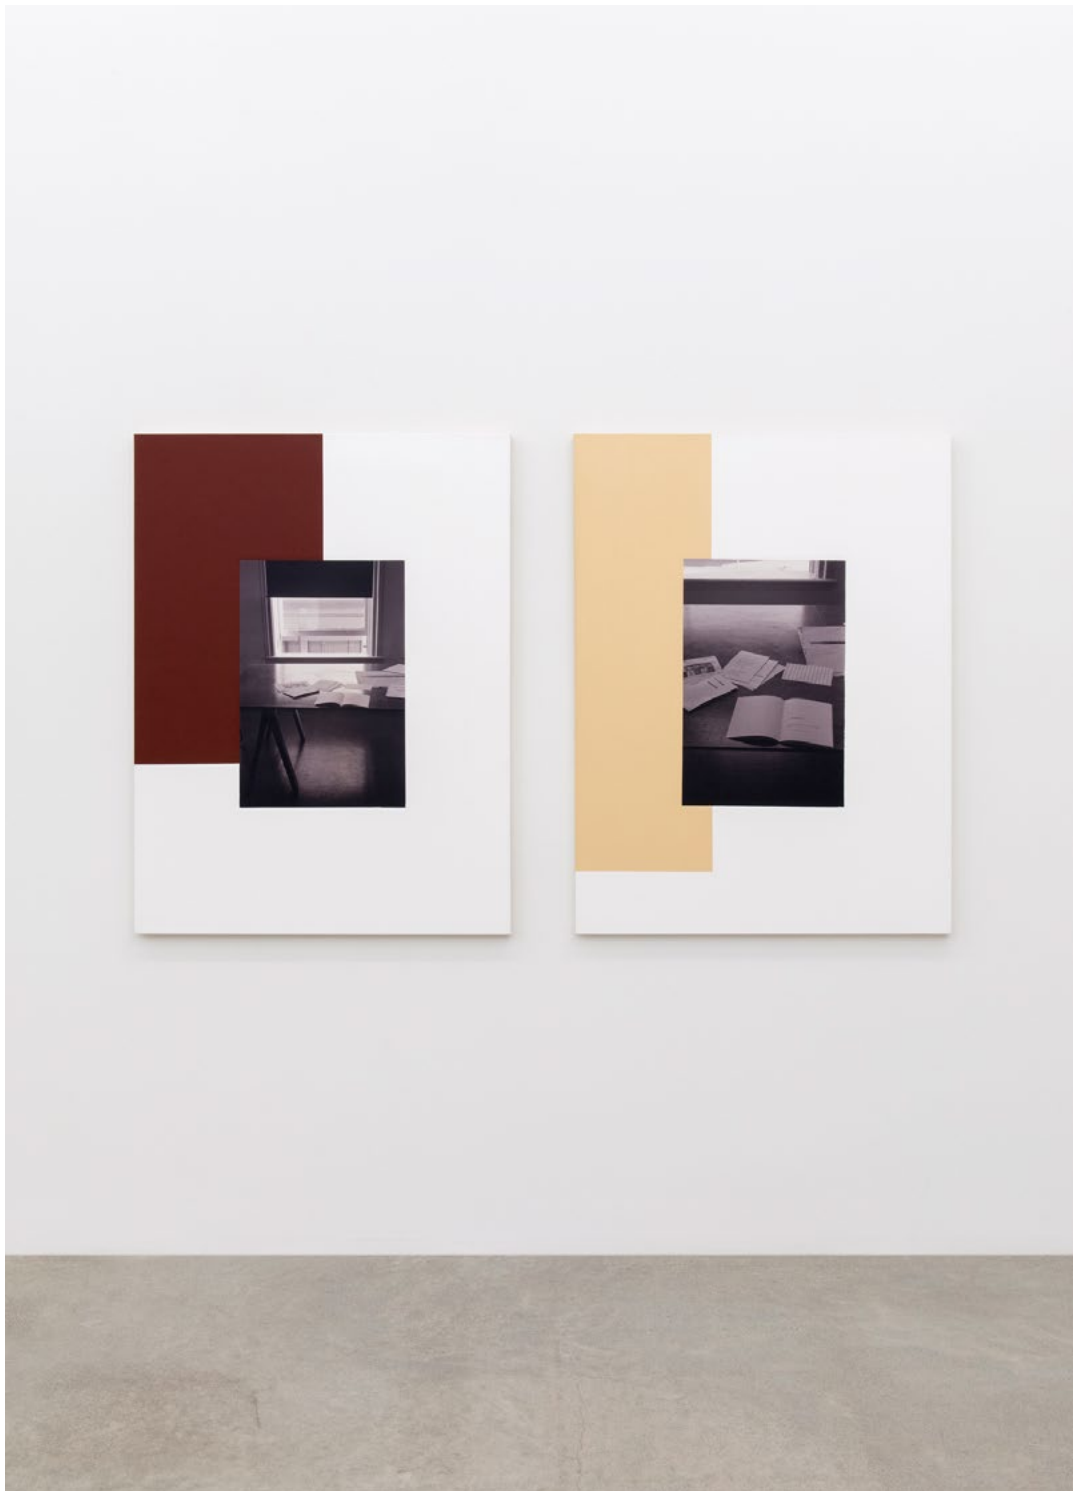

Ian Wallace

The Table (Image/Text), I, II, 1979-2007, Diptych, photolaminate and acrylic on canvas, 48 x 72 inches; 122 x 183 cm